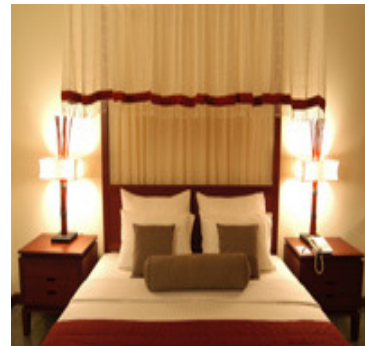

EDEN RESORT & SPA - BERUWALA

158 **ROOMS**

Eden Resort & Spa is located on the south west coast of Sri Lanka, 96 km from the International Airport along the golden sandy beaches on the outskirts of Beruwela town. At Eden Resort & Spa, a seemingly endless selection of personalized services and first-class amenities come together to create an ever-indulgent experience for each guest.

HOTEL FACILITIES

- Large freshwater swimming pool with a kiddies pool Spa and ayurveda centre Conference hall to seat 350 in a theatre style seating An outdoor Jacuzzi set in beautifully manicured gardens 24-hour room service Valet and laundry service Left luggage facilities Squash court Billiards Games room & children's play area Shopping arcade with a gift boutique jewellery store dress boutique souvenirs & bookshop Hair dressing salon